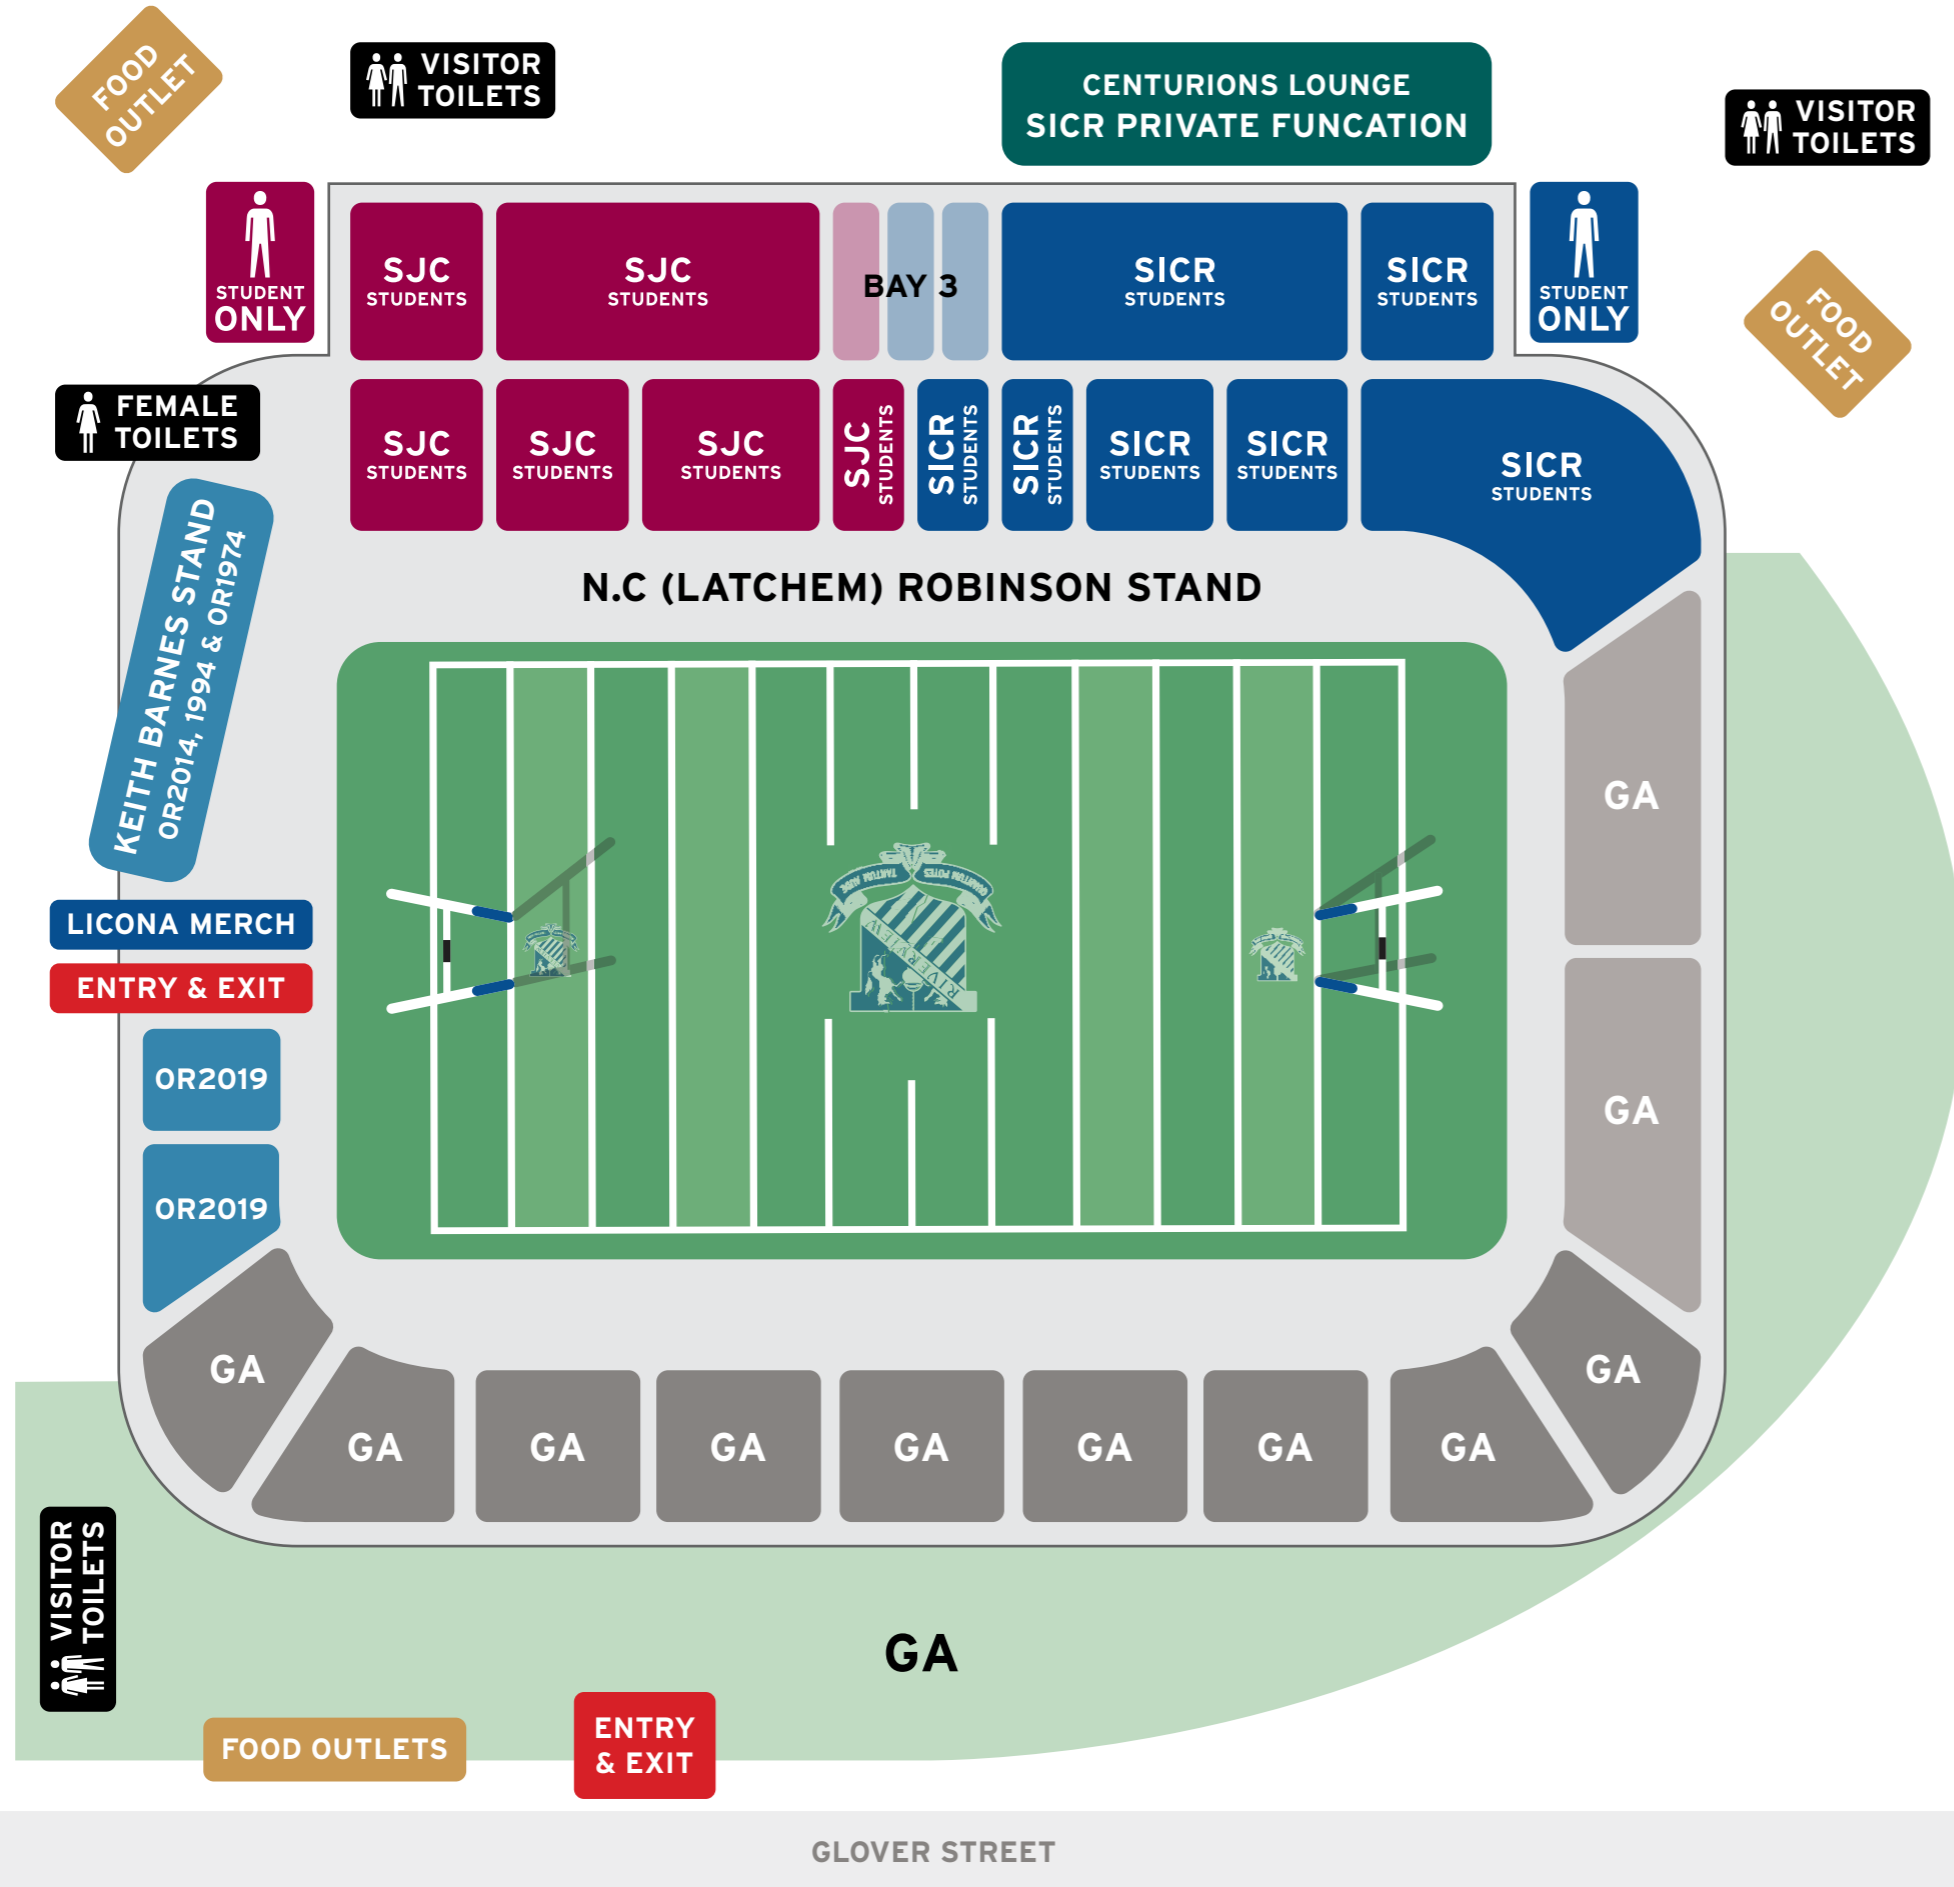

Leichhardt Oval Site Map

Saint Ignatius' College Riverview & St Joseph's College Hunters Hill

- Saint Ignatius' College Riverview (SICR) *Students only*
- SICR player parents and carers only
- St Joseph's College Hunters Hill (SJC) *Students only*
- SJC player parents and carers only
- Entry and exit points
- Private function
- SICR OIU reunion locations
- General admission (SICR & SJC) *Stadium seating*
- General admission (SICR & SJC) *Bench seating*
- General admission (SICR & SJC) *Grassed area*

MARY STREET

GLOVER STREET